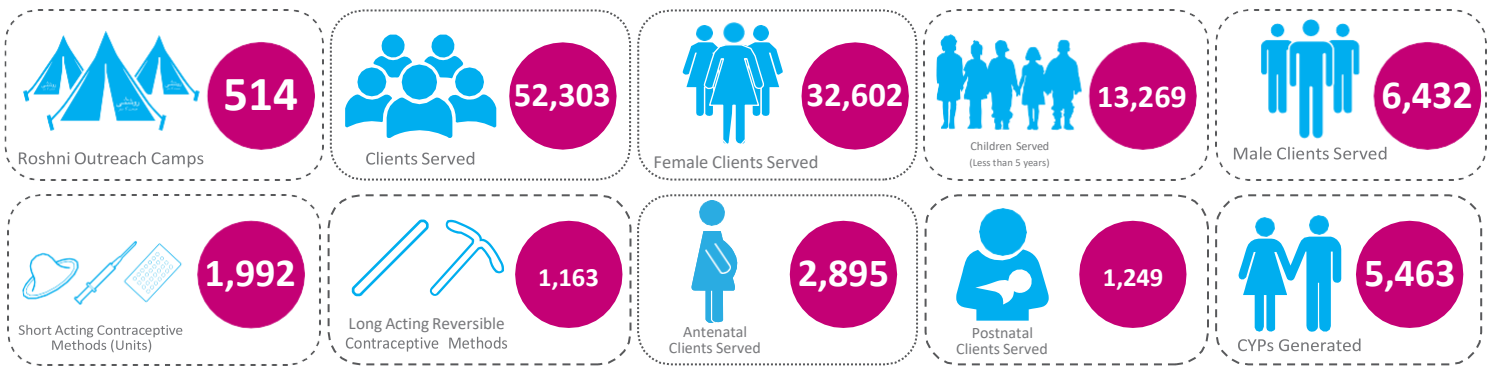

Sindh

Punjab

KPK

Hyderabad | Jamshoro | Larkana

Matari | Qambar Shahdaktot | Shikarpur

Tando Muhammad Khan | Dadu | Tando Allahyar

Muzaffargarh | Layyah | Jhang

Multan | Khanewal | Lodhran | Rajanpur

Nowshera | Peshawar | Charsadda

Location: Ratodero | District: Larkana | Date: 31st October 2022 | Clients Served: 104

Location: Tappa Bhattiyan | District: Muzaffargarh | Date: 1st November 2022 | Clients Served: 187