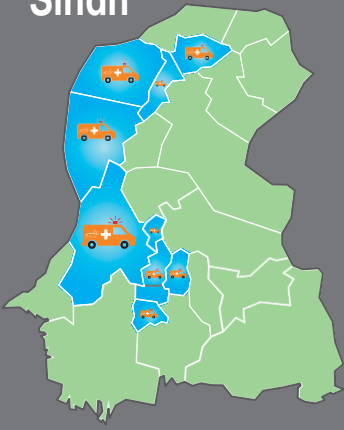

Sindh

Punjab

KPK

Hyderabad | Jamshoro | Larkana

Matari | Qambar Shahdaktot | Shikarpur

Tando Muhammad Khan | Dadu | Tando Allahyar

Muzaffargarh | Layyah | Jhang

Multan | Khanewal | Lodhran | Rajanpur

Nowshera | Peshawar | Charsadda

Location: Ratodero | District: Larkana | Date: 31st October 2022 | Clients Served: 104

Location: Tappa Bhattiyan | District: Muzaffargarh | Date: 1st November 2022 | Clients Served: 187

Location: Nawa Kalay | District: Nowshera | Date: 3rd November 2022 | Clients Served: 179