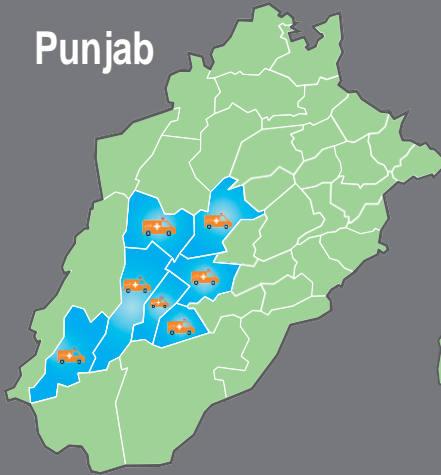

Sindh

Punjab

KPK

Hyderabad | Jamshoro | Larkana

Matari | Qambar Shahdaktot | Shikarpur

Tando Muhammad Khan | Dadu | Tando Allahyar

Muzaffargarh | Layyah | Jhang

Multan | Khanewal | Lodhran | Rajanpur

Nowshera | Peshawar | Charsadda

Location: Ratodero | District: Larkana | Date: 31st October 2022 | Clients Served: 104

Location: Tappa Bhattiyan | District: Muzaffargarh | Date: 1st November 2022 | Clients Served: 187

Location: Nawa Kalay | District: Nowshera | Date: 3rd November 2022 | Clients Served: 179